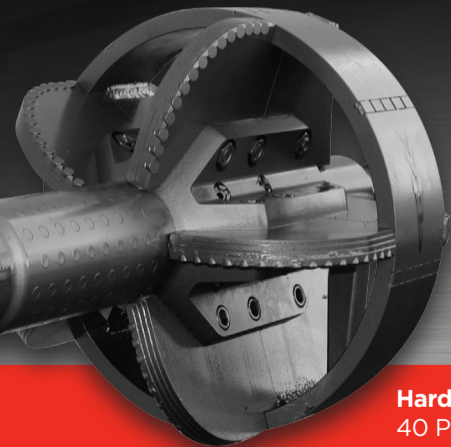

HARDMETALS

Wombat holes are popping up everywhere

**PRODUCT
GUARANTEE**

Hard Metals Australia Pty Ltd

40 Peter Brock Drive, Eastern Creek NSW 2766

P: 02 9009 4455 | www.hardmetals.com